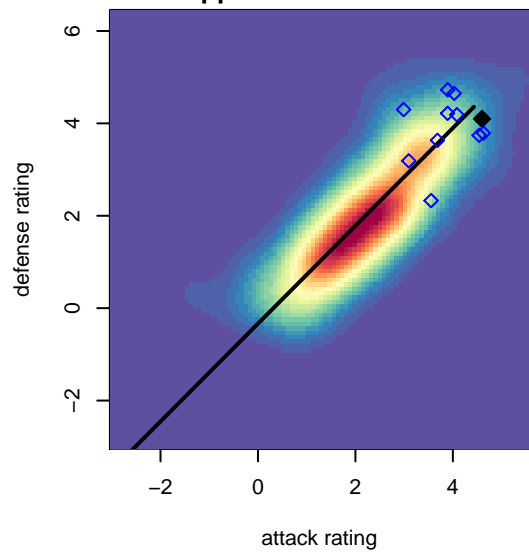

# Arsenal FC ECNL G02

, CAS  
 G02 total strength=2055  
 attack=99.37 defense=60.19  
 notes= Brown 2016

alt names used:  
 ARSENAL FC ECNL 02 –BROWN (CAS)  
 ARSENAL FC ECNL 02 –BROWN (CAS)

Venues played:  
 2016 Nike Crossfire Challenge Super Group U'  
 2016 Surf Cup Super Black U15  
 2016 Surf College Showcase Super Black U15

**attack and defense variance (black dot)  
relative to other teams  
and top 10 in region**

**attack and defense rating  
relative to others at age  
and all opponents in last 13 months**

**attack and defense rating  
relative to others at age  
and all opponents in last 13 months**

**Performance relative to 13 month average**

**Performance relative to 13 month average**

Distribution of opponents  
 Red = Lose zone, Blue = Win zone, Green = Even  
 Black line separates win/lose zones