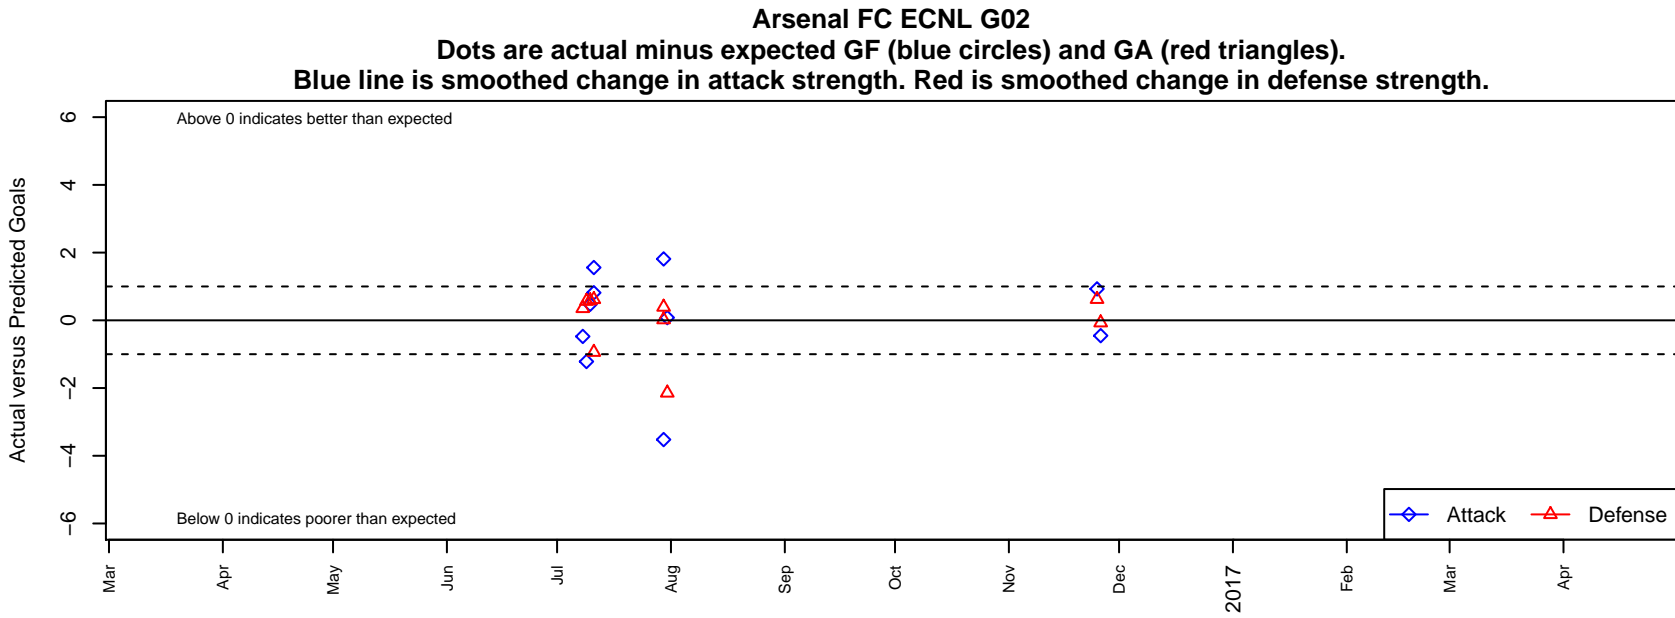

# Arsenal FC ECNL G02

, CAS  
 G02 total strength=2055  
 attack=99.37 defense=60.19  
 notes= Brown 2016

alt names used:  
 ARSENAL FC ECNL 02 –BROWN (CAS)  
 ARSENAL FC ECNL 02 –BROWN (CAS)

Venues played:  
 2016 Nike Crossfire Challenge Super Group U'  
 2016 Surf Cup Super Black U15  
 2016 Surf College Showcase Super Black U15

**attack and defense variance (black dot)  
relative to other teams  
and top 10 in region**

**attack and defense rating  
relative to others at age  
and all opponents in last 13 months**

**attack and defense rating  
relative to others at age  
and all opponents in last 13 months**

**Performance relative to 13 month average**

**Performance relative to 13 month average**

Distribution of opponents  
 Red = Lose zone, Blue = Win zone, Green = Even  
 Black line separates win/lose zones