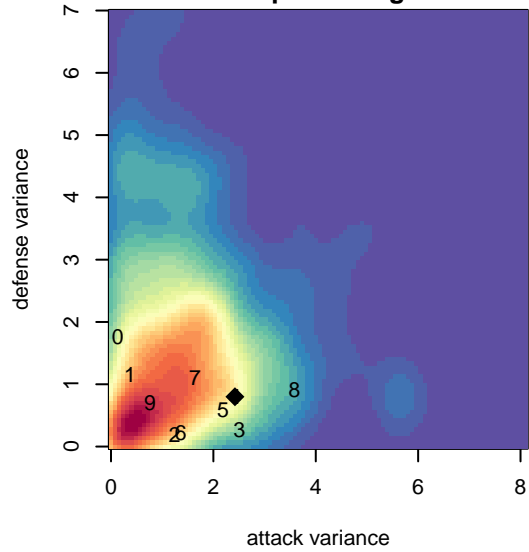

# Arsenal FC ECNL G02

, CAS  
 G02 total strength=2055  
 attack=99.37 defense=60.19  
 notes= Brown 2016

alt names used:  
 ARSENAL FC ECNL 02 –BROWN (CAS)  
 ARSENAL FC ECNL 02 –BROWN (CAS)

Venues played:  
 2016 Nike Crossfire Challenge Super Group U'  
 2016 Surf Cup Super Black U15  
 2016 Surf College Showcase Super Black U15

**attack and defense variance (black dot)  
relative to other teams  
and top 10 in region**

**attack and defense rating  
relative to others at age  
and all opponents in last 13 months**

**attack and defense rating  
relative to others at age  
and all opponents in last 13 months**

**Performance relative to 13 month average**

**Performance relative to 13 month average**

Distribution of opponents  
 Red = Lose zone, Blue = Win zone, Green = Even  
 Black line separates win/lose zones