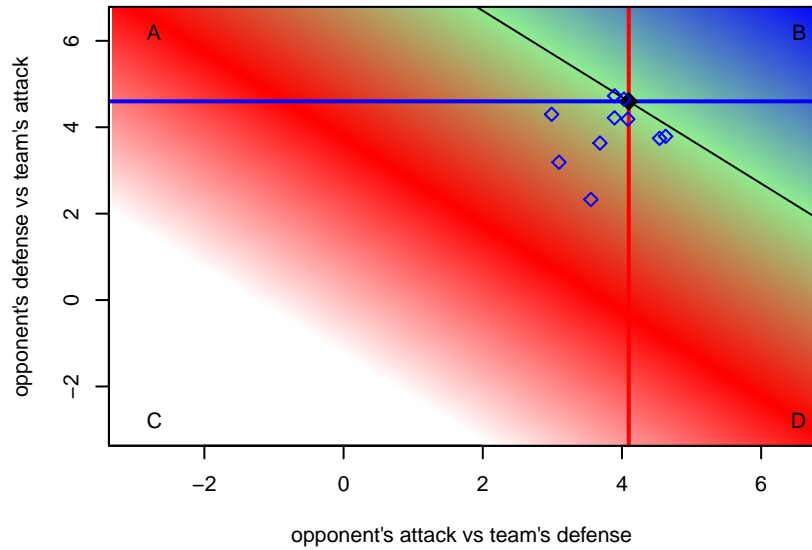

**attack and defense variance (black dot)  
relative to other teams  
and top 10 in region**

**attack and defense rating  
relative to others at age  
and all opponents in last 13 months**

**attack and defense rating  
relative to others at age  
and all opponents in last 13 months**

**Performance relative to 13 month average**

**Performance relative to 13 month average**

Distribution of opponents  
 Red = Lose zone, Blue = Win zone, Green = Even  
 Black line separates win/lose zones

lot. A=Neither has attack advantage, B=Opponent has both attack and defense advantage, C=Opponent has both attack and defense disadvantage, D=Both have

<b>date</b>	<b>home</b>		<b>away</b>		<b>venue</b>	<b>pred.home</b>	<b>pred.away</b>
2016-11-26	Arsenal FC ECNL G02	1	Utah SA Premier G02	1	2016 Surf College Showcase Super Black U	1.45	0.93
2016-11-25	Arsenal FC ECNL G02	3	So Cal Blue Holley G02	1	2016 Surf College Showcase Super Black U	2.07	1.62
2016-07-31	Arsenal FC ECNL G02	1	De Anza Force I G02	3	2016 Surf Cup Super Black U15	0.92	0.86
2016-07-30	Arsenal FC ECNL G02	1	Fullerton Rangers White G02	0	2016 Surf Cup Super Black U15	4.52	0.39
2016-07-30	Beach FC Academy G02	1	Arsenal FC ECNL G02	3	2016 Surf Cup Super Black U15	1.02	1.19
2016-07-11	Arsenal FC ECNL G02	3	PacNW Maroon G01	1	2016 Nike Crossfire Challenge Super Grou	2.19	1.62
2016-07-11	Arsenal FC ECNL G02	3	Crossfire Premier ECNL G02	2	2016 Nike Crossfire Challenge Super Grou	1.44	1.06
2016-07-10	Arsenal FC ECNL G02	3	Eastside FC Red G01	0	2016 Nike Crossfire Challenge Super Grou	2.53	0.58
2016-07-09	Arsenal FC ECNL G02	8	CWSA Navy G01	0	2016 Nike Crossfire Challenge Super Grou	9.22	0.57
2016-07-08	WPFC ECNL G02	0	Arsenal FC ECNL G02	1	2016 Nike Crossfire Challenge Super Grou	0.35	1.48