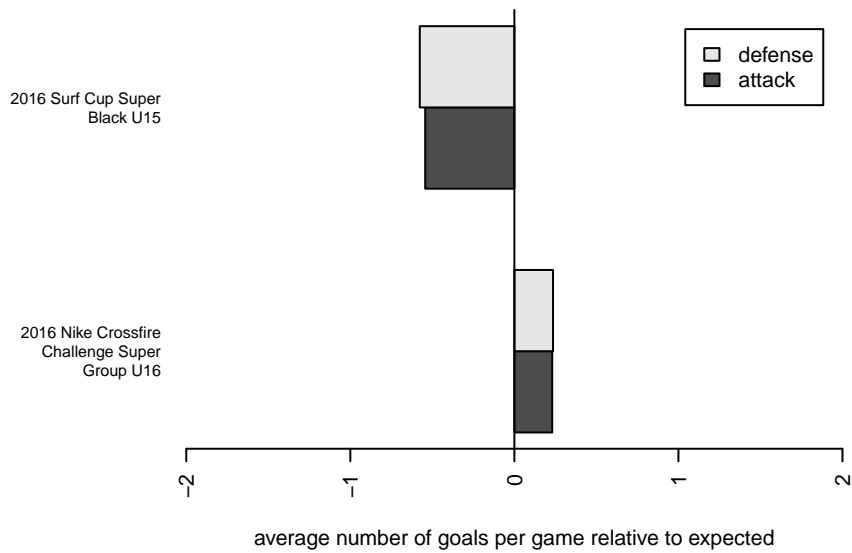

**attack and defense variance (black dot)  
relative to other teams  
and top 10 in region**

**attack and defense rating  
relative to others at age  
and all opponents in last 13 months**

**attack and defense rating  
relative to others at age  
and all opponents in last 13 months**

**Performance relative to 13 month average**

**Performance relative to 13 month average**

Distribution of opponents  
 Red = Lose zone, Blue = Win zone, Green = Even  
 Black line separates win/lose zones