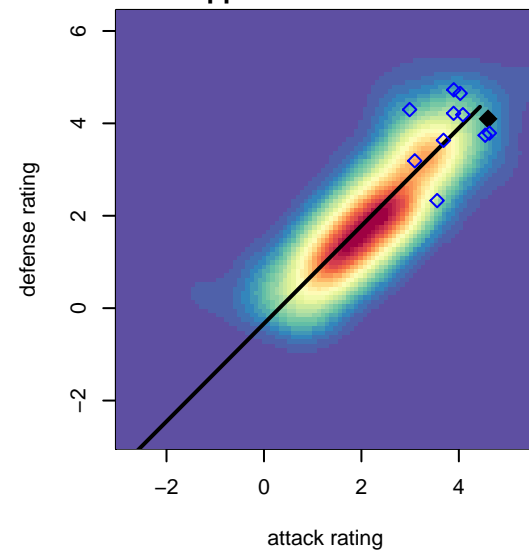

# Arsenal FC ECNL G02

, CAS  
 G02 total strength=2055  
 attack=99.37 defense=60.19  
 notes= Brown 2016

alt names used:  
 ARSENAL FC ECNL 02 –BROWN (CAS)  
 ARSENAL FC ECNL 02 –BROWN (CAS)

Venues played:  
 2016 Nike Crossfire Challenge Super Group U'  
 2016 Surf Cup Super Black U15  
 2016 Surf College Showcase Super Black U15

**attack and defense variance (black dot)  
relative to other teams  
and top 10 in region**

**attack and defense rating  
relative to others at age  
and all opponents in last 13 months**

**attack and defense rating  
relative to others at age  
and all opponents in last 13 months**

**Performance relative to 13 month average**

**Performance relative to 13 month average**

Distribution of opponents  
 Red = Lose zone, Blue = Win zone, Green = Even  
 Black line separates win/lose zones